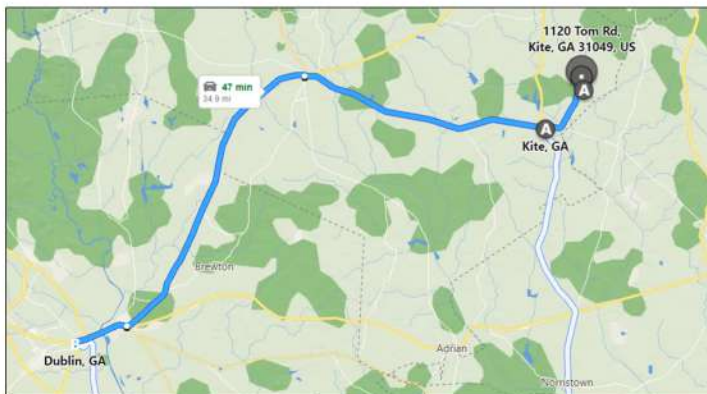

**TIERRA LAND
COMPANY**

Phone: (678) 889-0889

Fax: (770) 844-6818

E-mail: elena@tierralandco.com